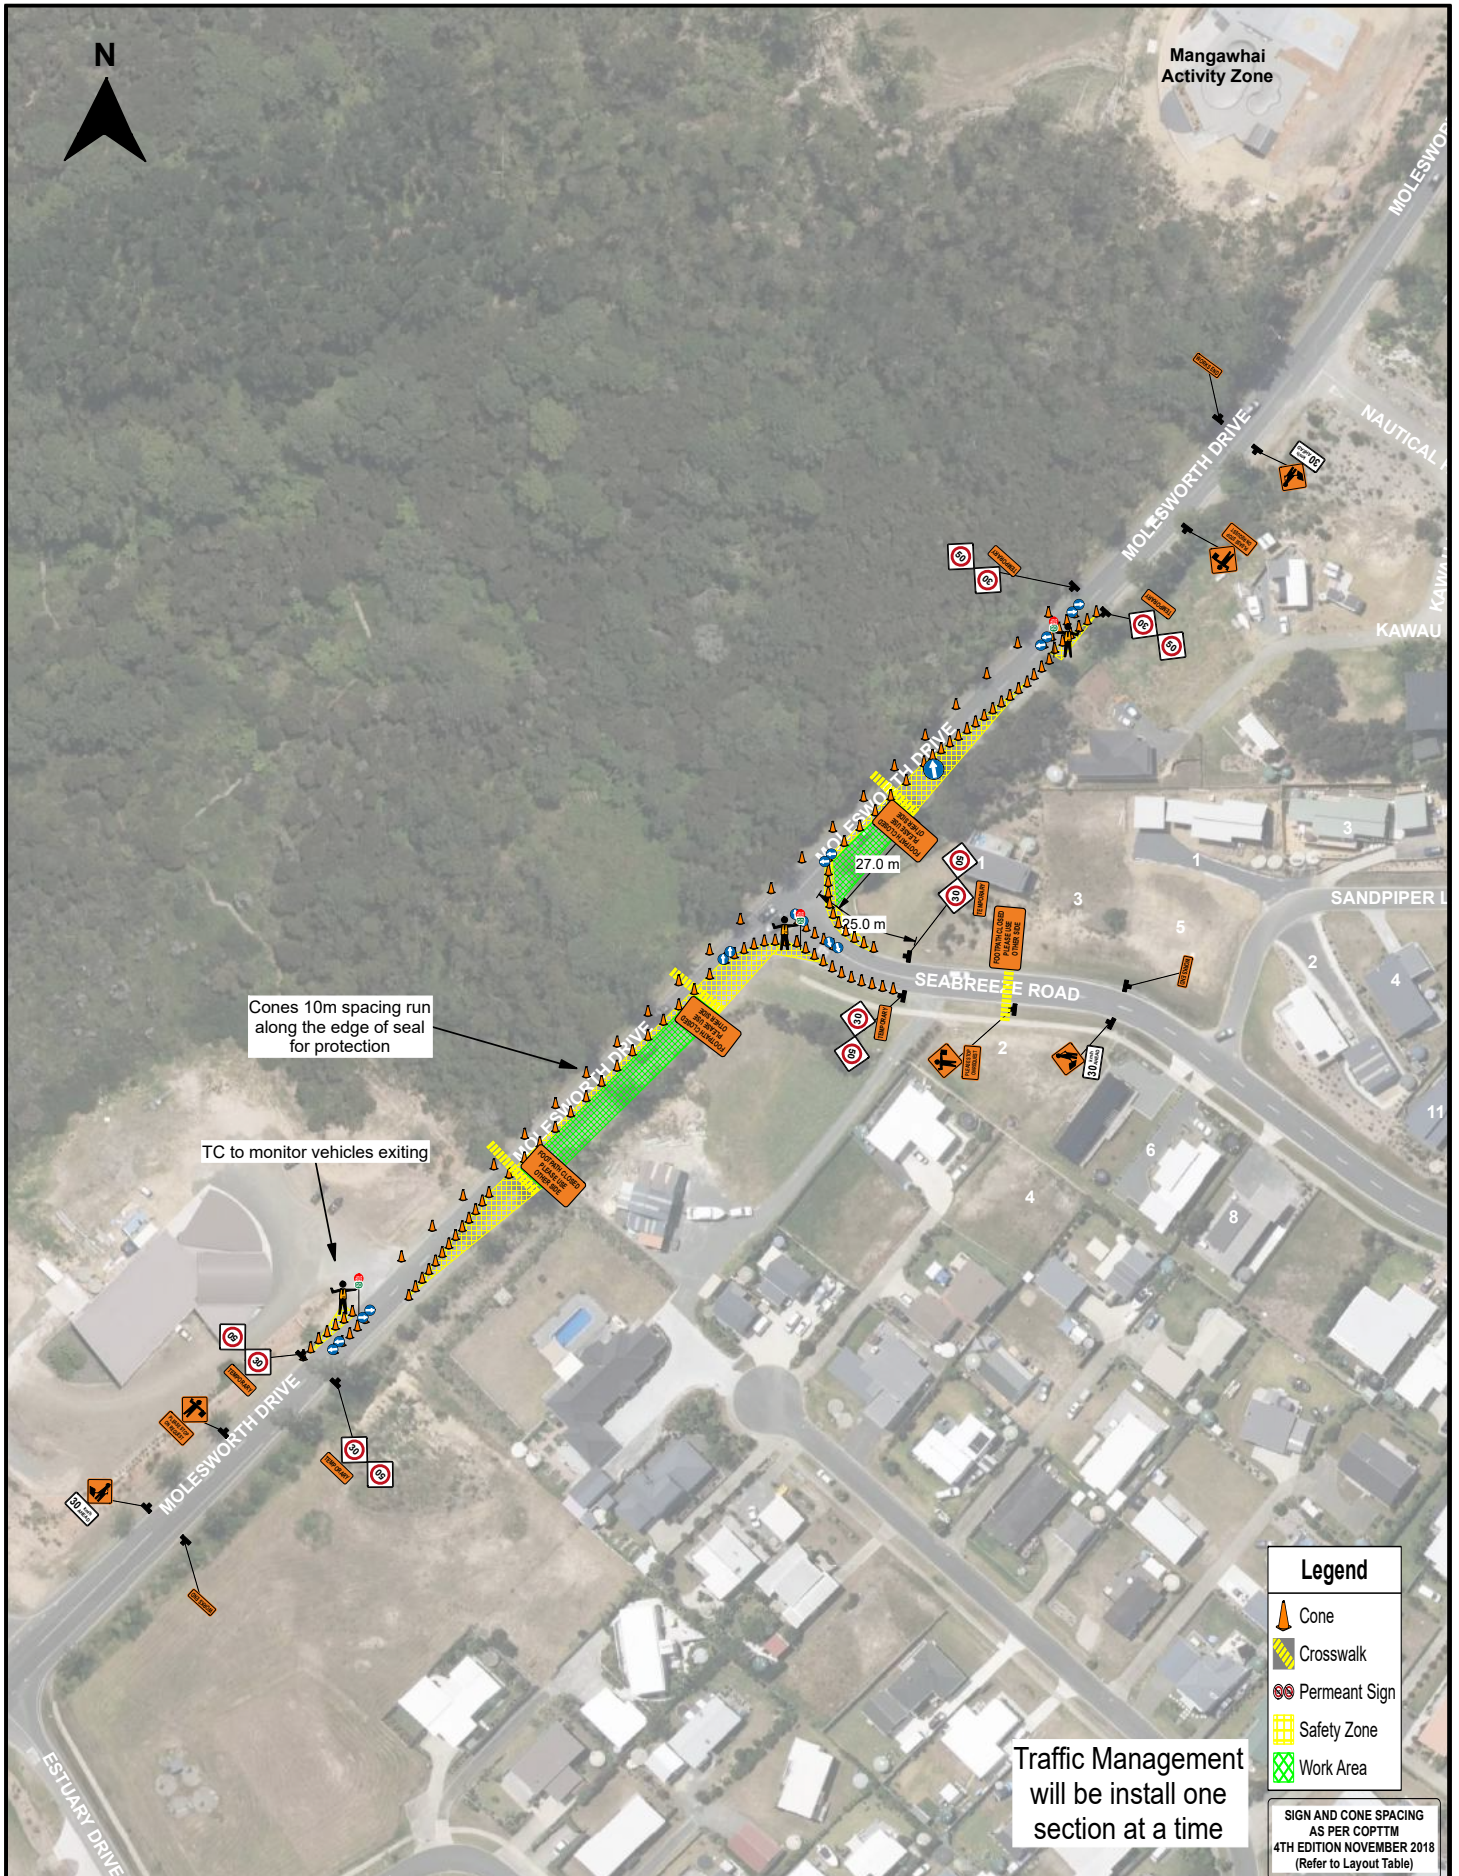

Situation: Molesworth Drive	Drawing No: 6968-SP2.1	Revision: A Drawing By: Grant Hinga-Brill	 <p>Kaipara te Oranui • Two Oceans Two Harbours</p>
Drawing Title: Vegetation Removal 1 MTC Overview		Checked: Date: 09/06/2021	
		TMC Approval:	

Situation:
Molesworth Drive

Drawing No:
6968-SP2.2

Revision: A
Drawing By: Grant Hinga-Brill

Drawing Title:
Vegetation Removal 2 MTC Overview

Checked:
Date: 09/06/2021

TMC Approval:

Drawing No: 6968-SP2.3	Situation: Molesworth Drive	Revision: A Drawing By: Grant Hinga-Brill	TMC Approval:	
	Drawing Title: Vegetation Removal 3 MTC Overview	Checked: Date: 09/06/2021		