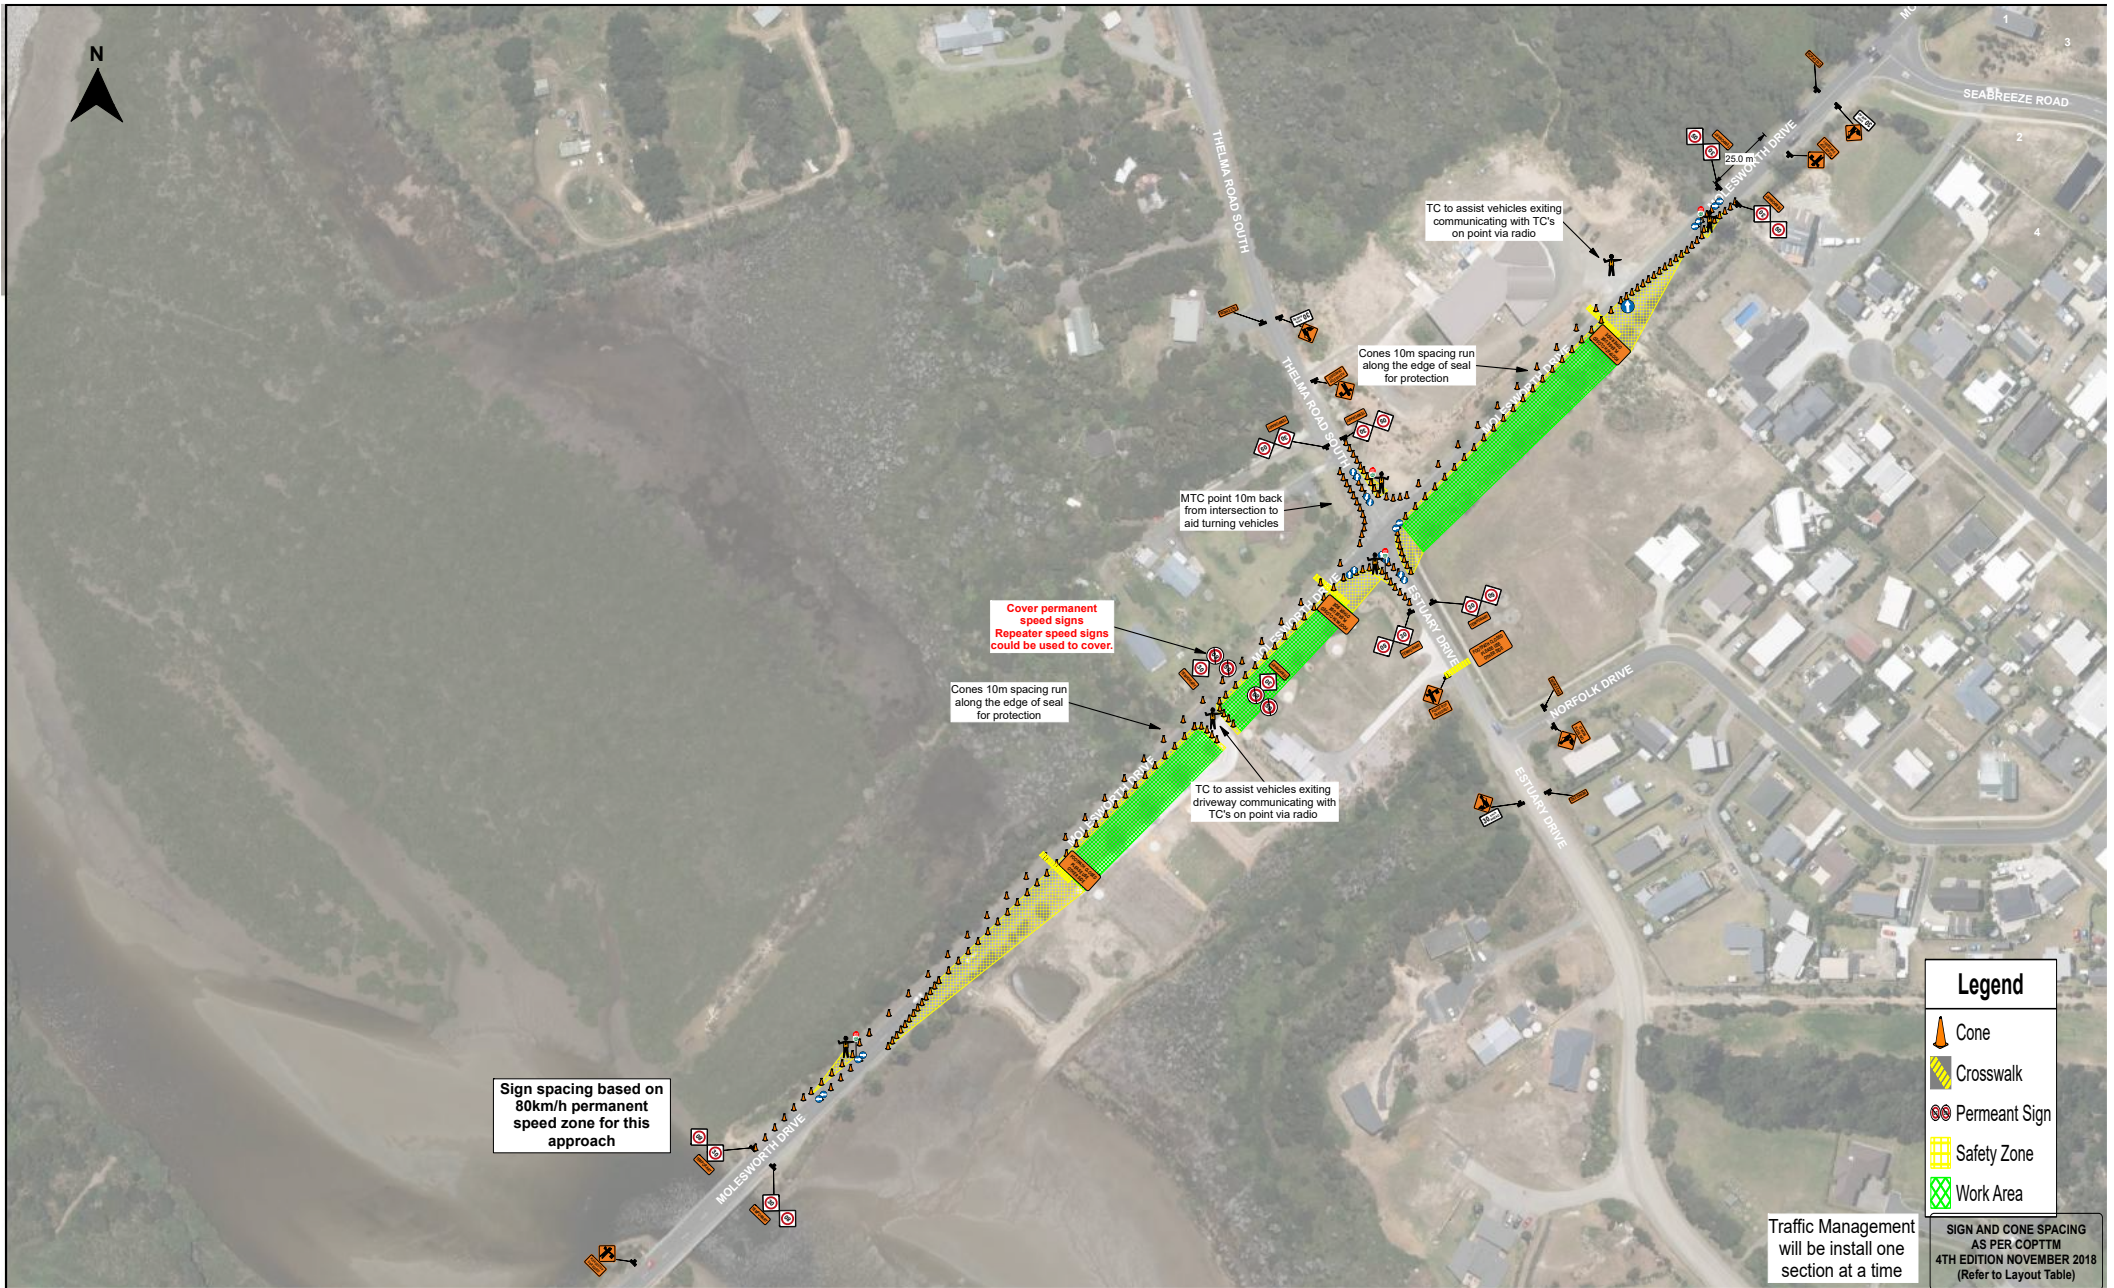

Situation: Molesworth Drive	Drawing No: 6968-SP2.1	Revision: A Drawing By: Grant Hinga-Brill	 <p>Kaipara te Oranui • Two Oceans Two Harbours</p>
Drawing Title: Vegetation Removal 1 MTC Overview		Checked: Date: 09/06/2021	
		TMC Approval:	

Situation:
Molesworth Drive

Drawing No:
6968-SP2.2

Revision: A
Drawing By: Grant Hinga-Brill

Drawing Title:
Vegetation Removal 2 MTC Overview

Checked:
Date: 09/06/2021

TMC Approval:

Drawing No: 6968-SP2.3	Situation: Molesworth Drive	Revision: A Drawing By: Grant Hinga-Brill	TMC Approval:	
	Drawing Title: Vegetation Removal 3 MTC Overview	Checked: Date: 09/06/2021		